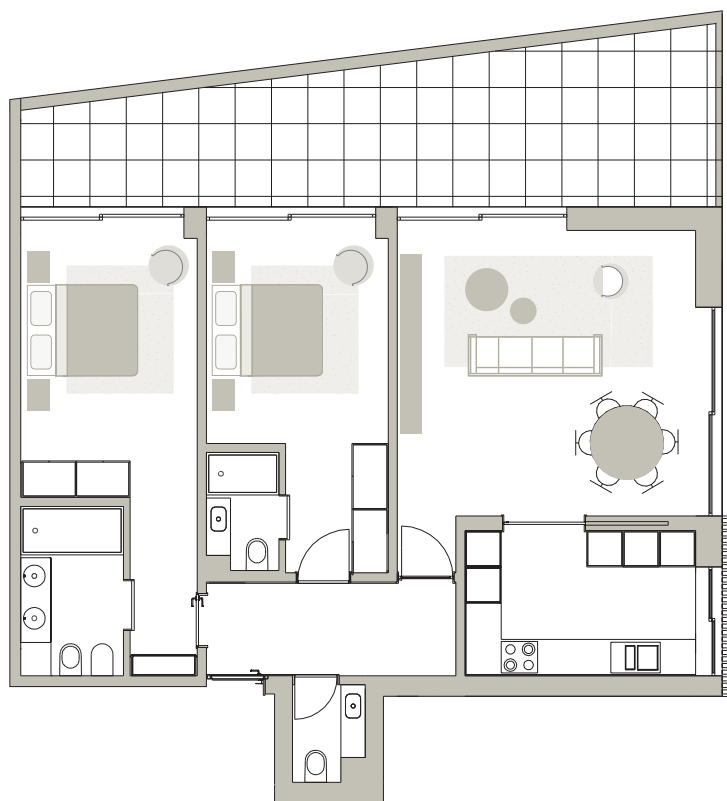

scalamare.com

Scala-Mare

PISO UM
Apartamento H

Direito H

SINFONY *by The* SEA

← Oceano

Piso Um

Direito H - T2

Área total aprox.
157,4 M²

Área interior total aprox. - **96,0 M²**
Área de varanda aprox. - **29,4 M²**

Aparc. - **32,0 M² - 2 lugares**

Ocean →
Algado norte

WITHOUT SCALE/ SEM ESCALA

All elements in this document are merely an indication, may be altered and do not hold legally.
The developer reserves the right to freely make alterations to the dimensions and equipments in accordance to the technical limitations of the construction.